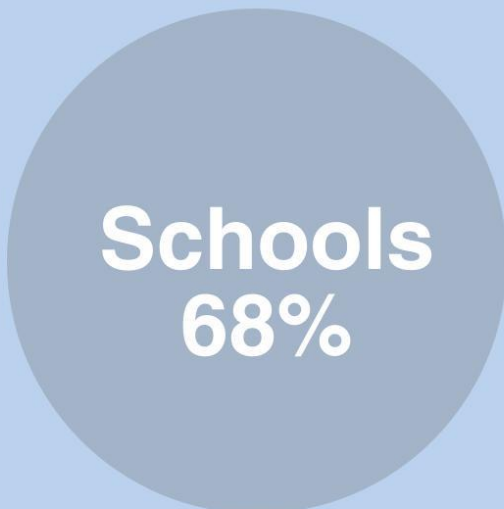

Where our emissions come from