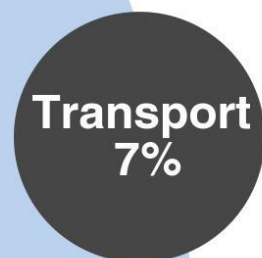

Where our emissions come from